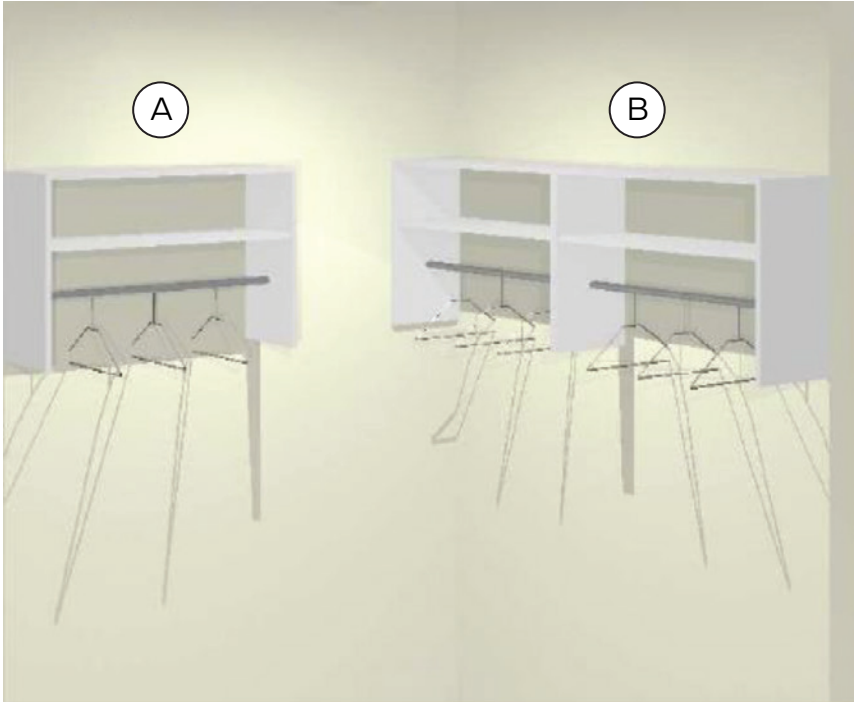

BRILEY FARM LOT 14 SPEC | SECONDARY CLOSETS