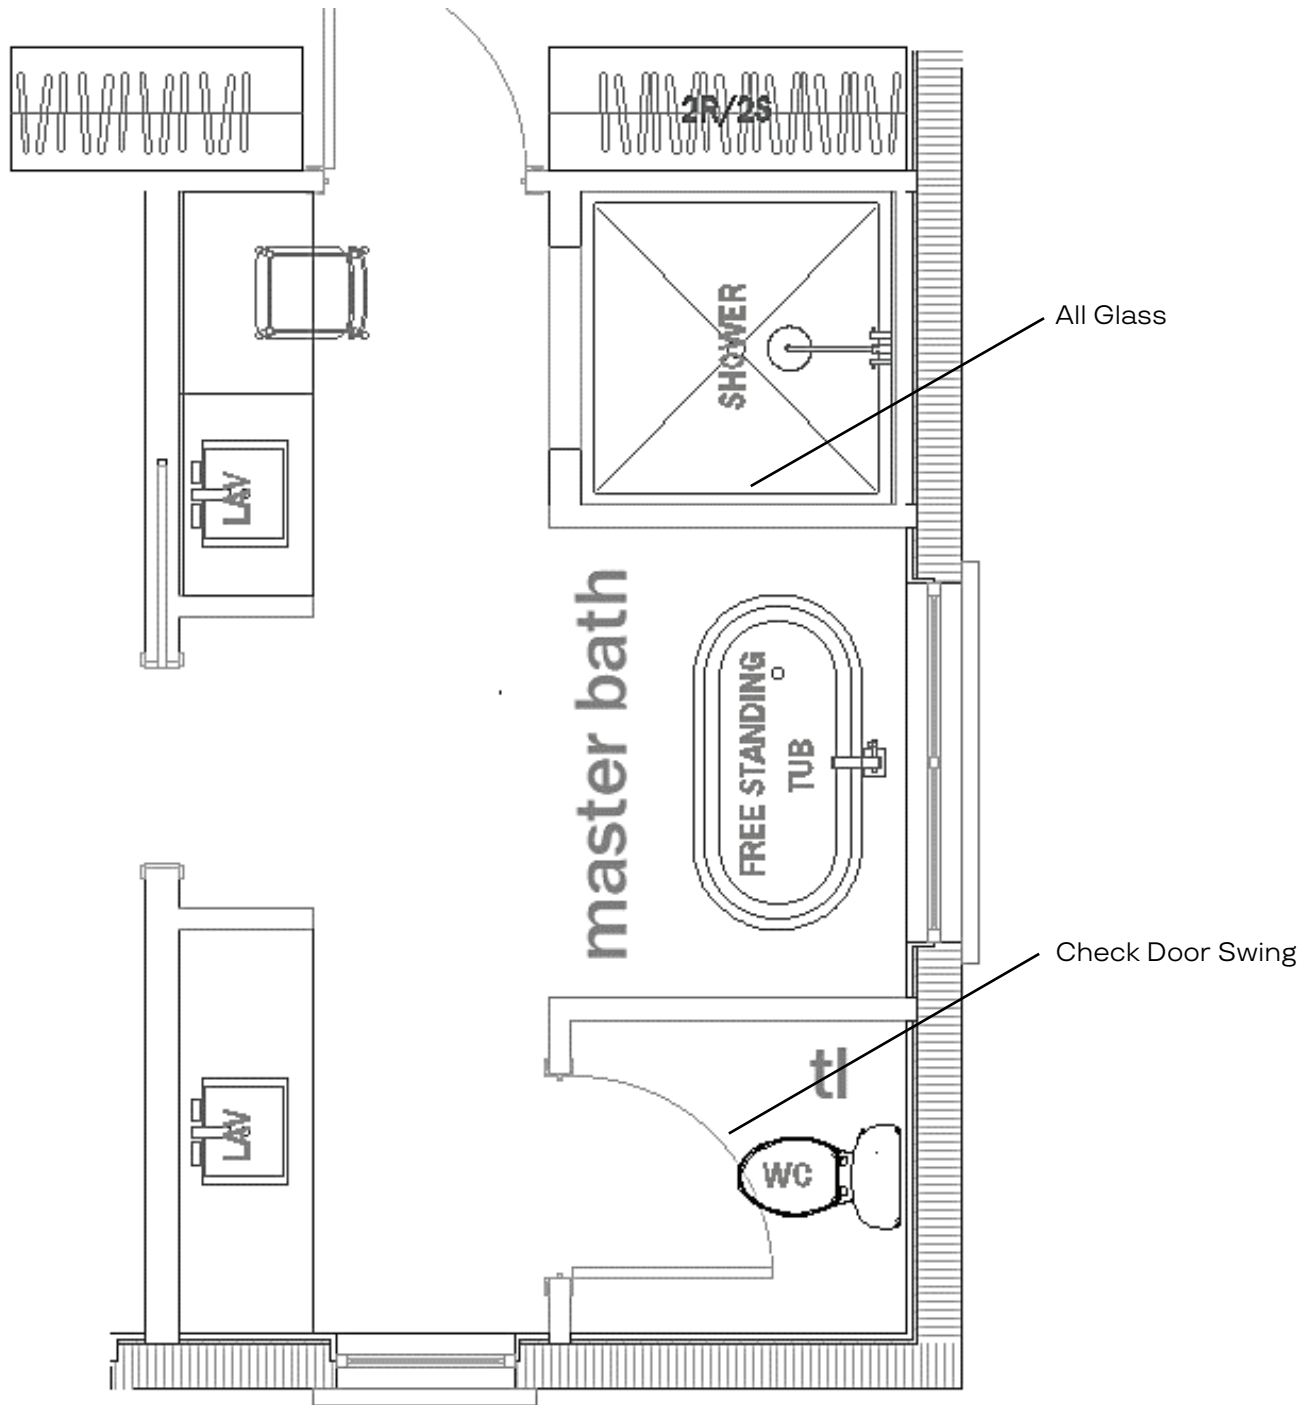

BRILEY FARM LOT 14 SPEC | PRIMARY BATH