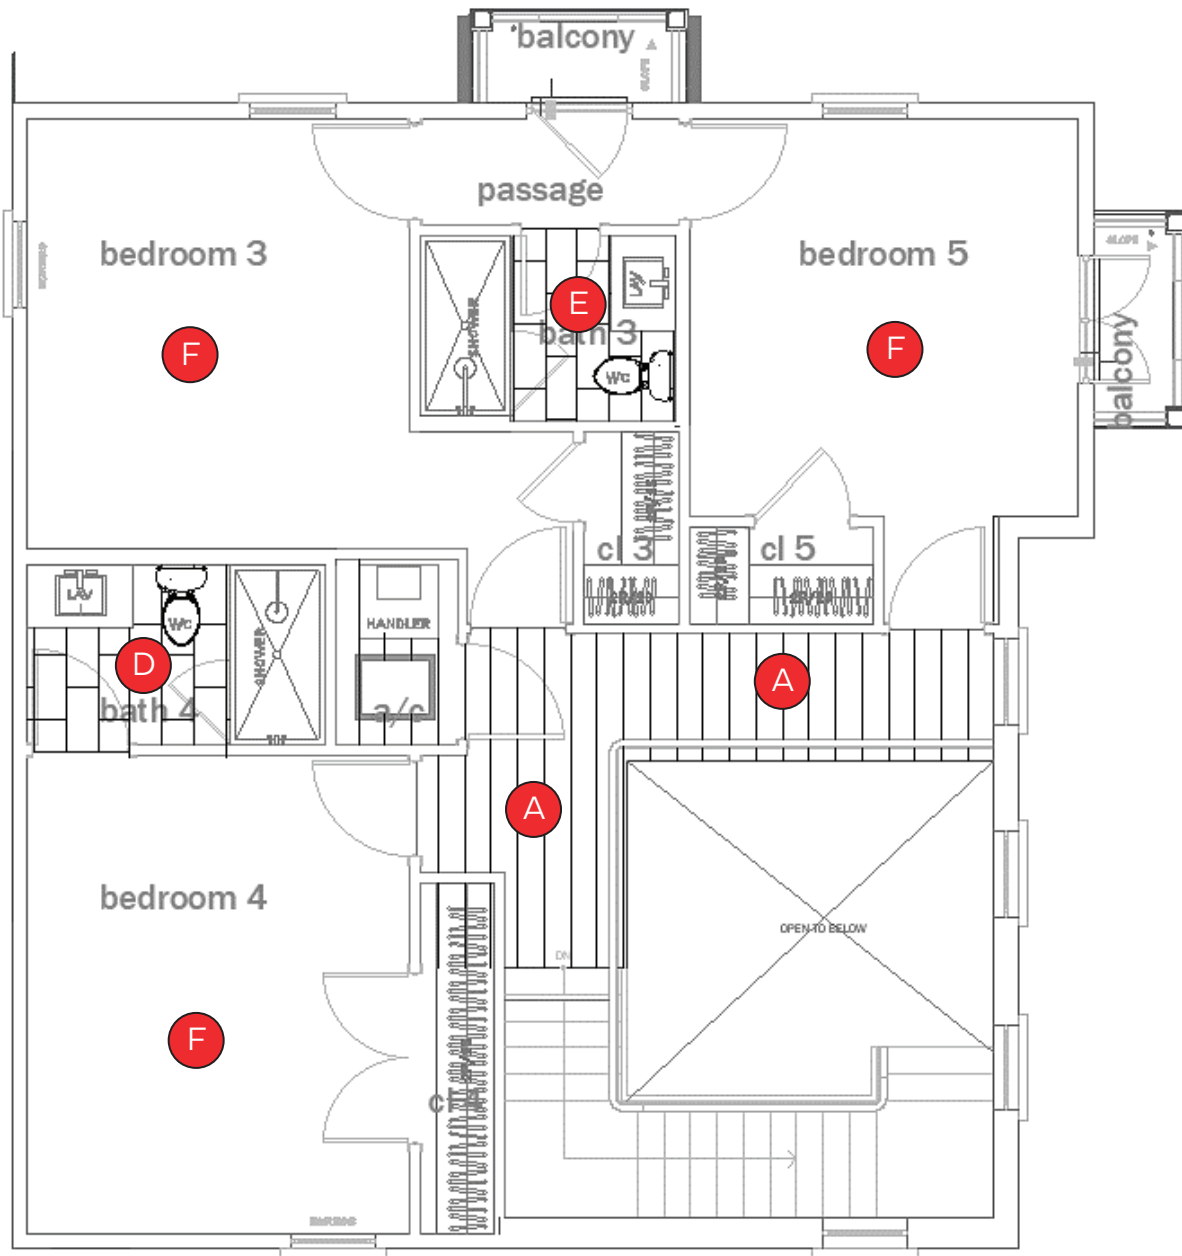

BRILEY FARM LOT 14 SPEC | FLOORING SCHEDULE - 2ND FLOOR

E Tile: Stone Theory Notion 12x24

F Carpet: Mohawk Embellished Charm 908 Looking Glass