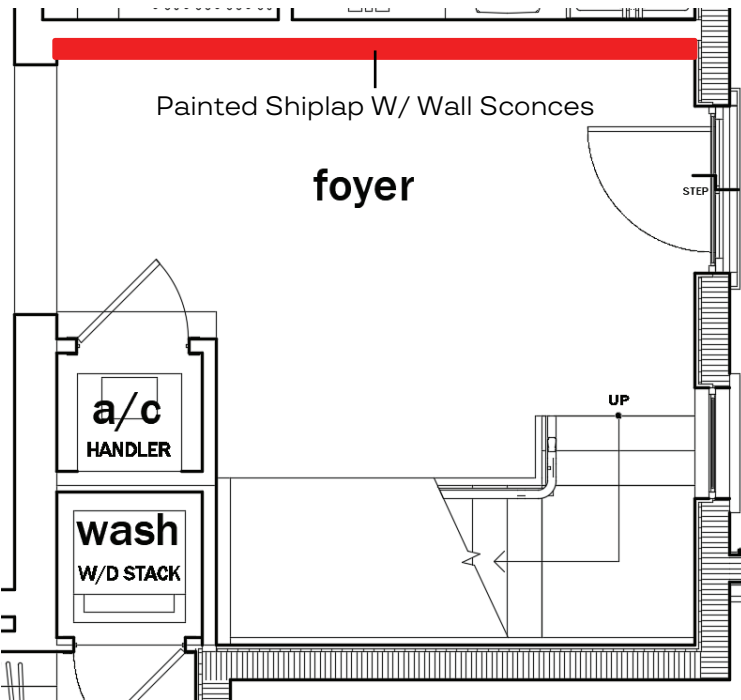

STAIR TREADS:

Stained to Match Wood Flooring

STAIR RISERS:

Painted

SHAW: Elegance Oak/ 1146 Applique

BRILEY FARM LOT 14 SPEC | FOYER

Painted Shiplap W/ Wall Sconces

Ship Lap Wall
Elegant Lighting
LD7326W7BLK
Black
(Qty 3)

Savoy 3-7388-6-89
Matte Black
26" Dia x 40"H

BRILEY FARM LOT 14 SPEC | GATHERING ROOM

Side Stained Shelves to Match Wood Floors W/ T&G & Center Lower Cabinet & Matching Wood Top Space for T.V. is 7'-0" Instead of 5'-0".