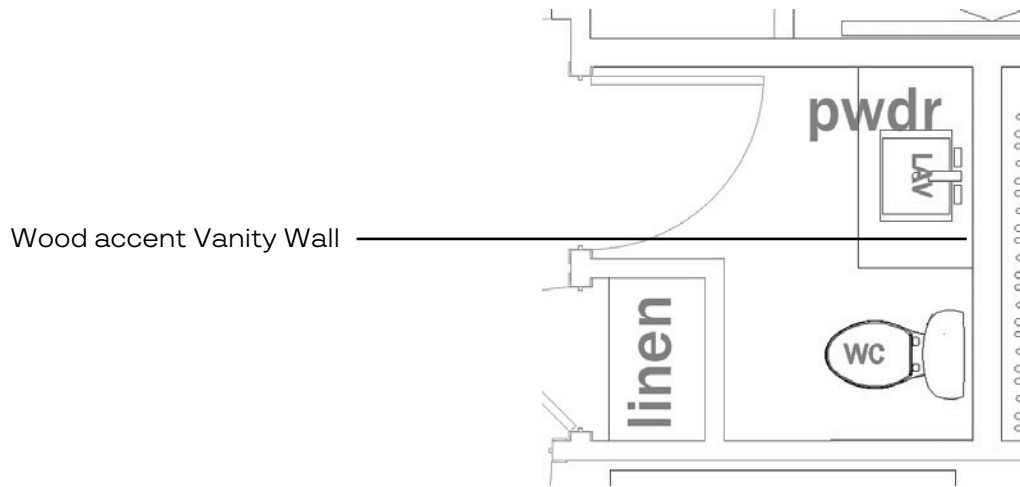

BRILEY FARM LOT 14 SPEC | POWDER BATH

Inspiration Photo