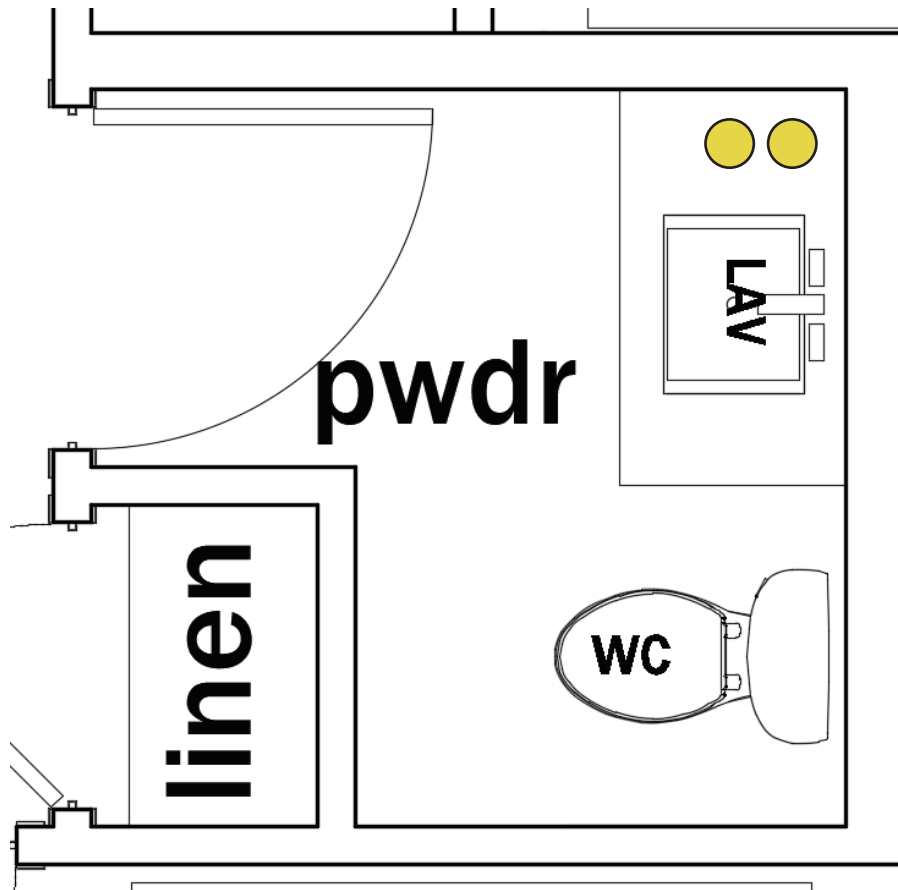

Innovations Lighting
429-1S-PN-G429-8CL
3" Diameter (Qty 2)

BRILEY FARM LOT 14 SPEC | POWDER BATH

Monarch TBD

CABINET FINISH:
Monarch TBD
Boardwalk

COUNTERTOPS:
Quartz: Sonno Prometheus
Eased Edge, 4" Splash