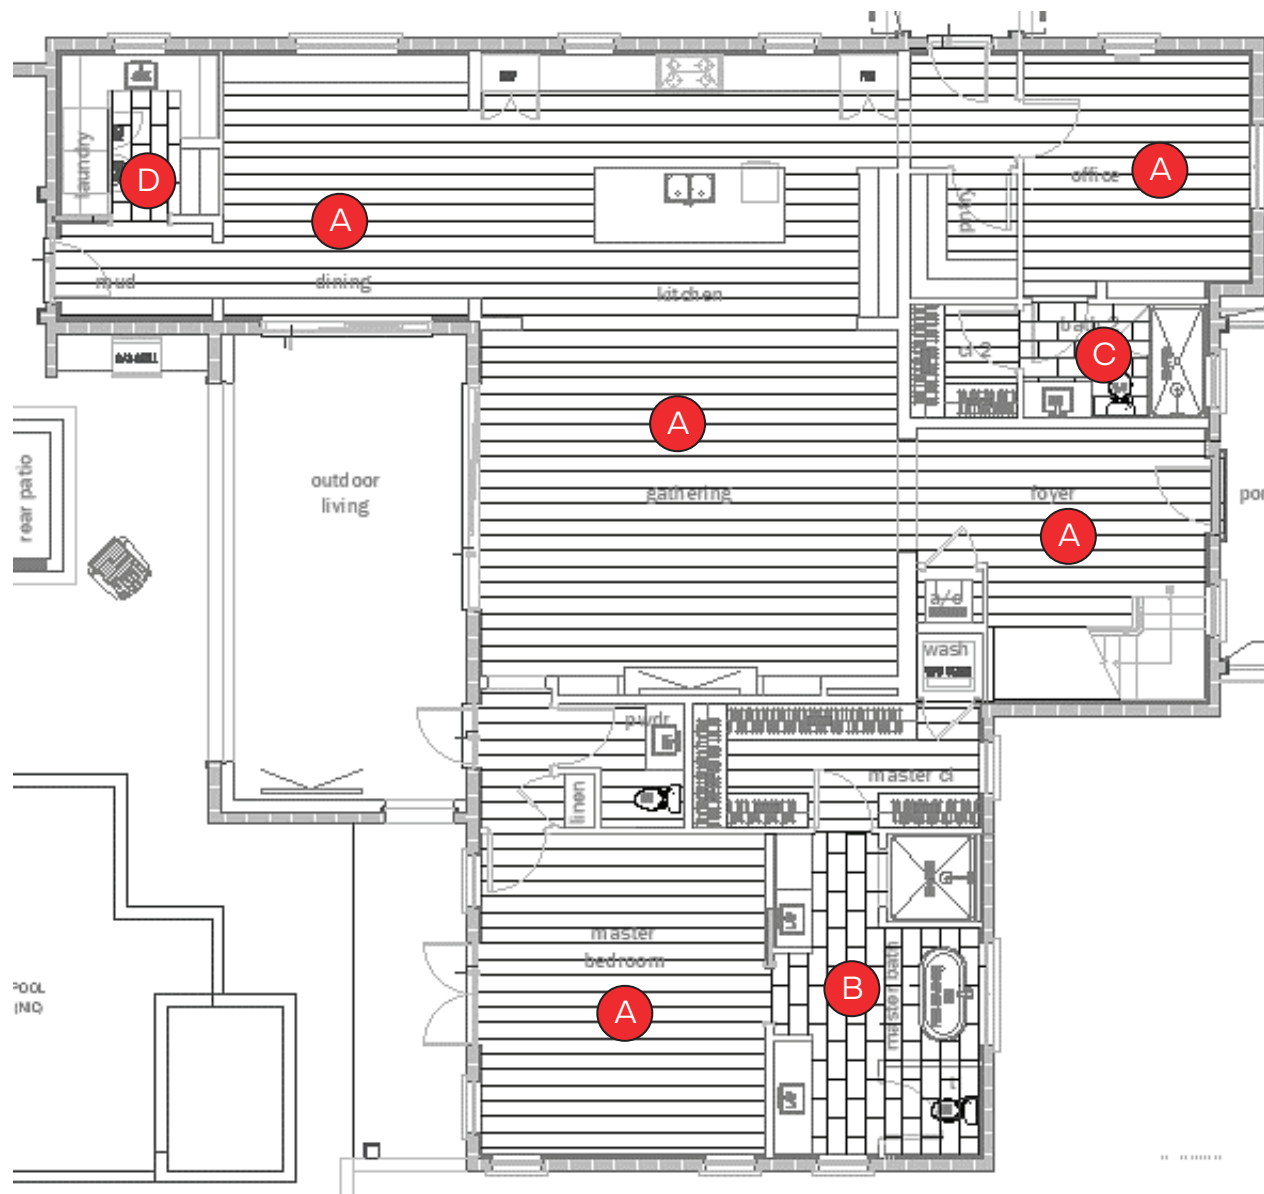

BRILEY FARM LOT 14 SPEC | FLOORING SCHEDULE – 1ST FLOOR

- **A** Wood: Shaw: Elegance Oak 1146 Applique
- **B** Tile: Tesoro Majestic Gold Matte 12x24
- **C** Tile: Emser Solara Firenze 12x24 Matte
- **D** Tile: Tesoro – Natural Linen/Silver 12x24