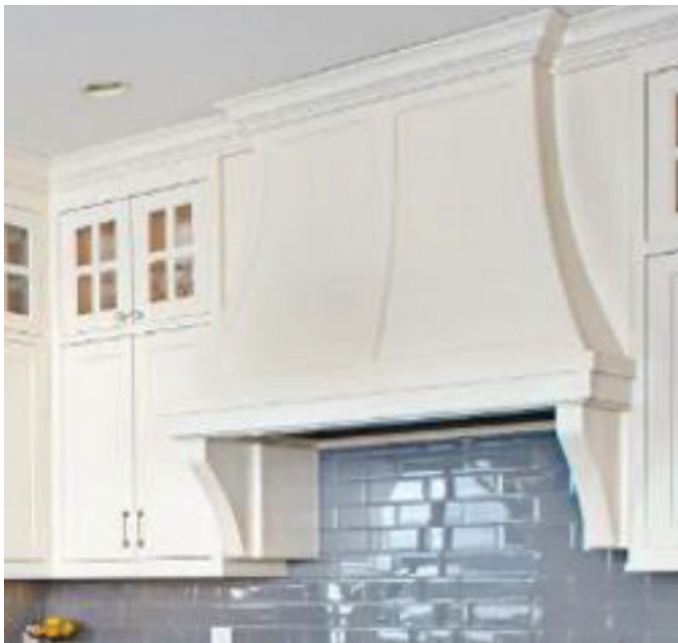

Hood Inspiration Photo